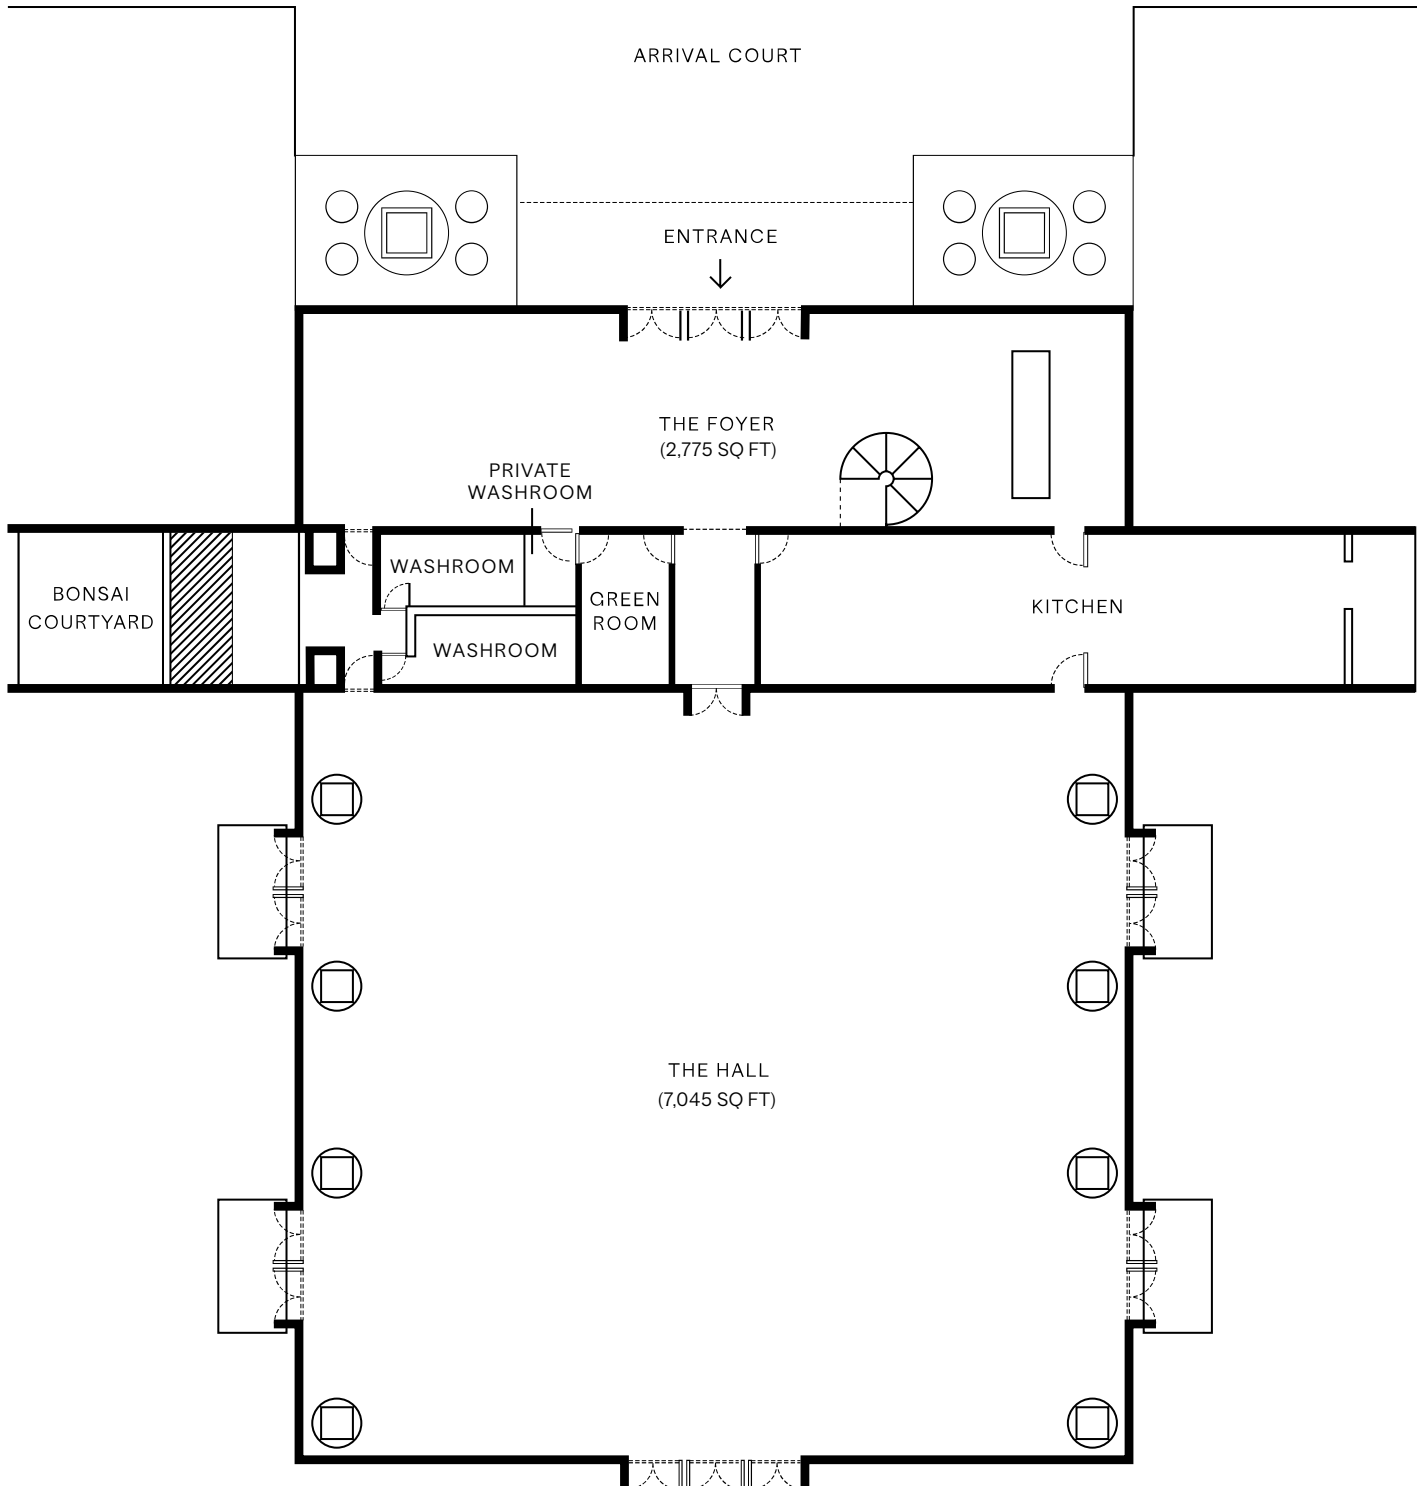

SENTUL RAYA
GOLF CLUB BERHAD
(320215-W)
33rd Floor, Menara YTL,
205 Jalan Bukit Bintang,
55100 Kuala Lumpur, Malaysia.

+603 2143 3000
sentulpavilion@ytl.com

SENTUL PAVILION

Venue Map

The map is not to scale.
Detailed kitchen layout and
list of kitchen equipment are
available upon request.